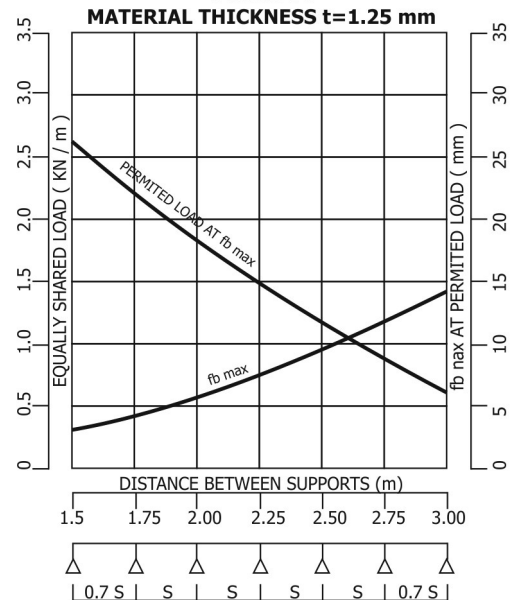

CABLE TRAY H:110 LOADING DIAGRAM