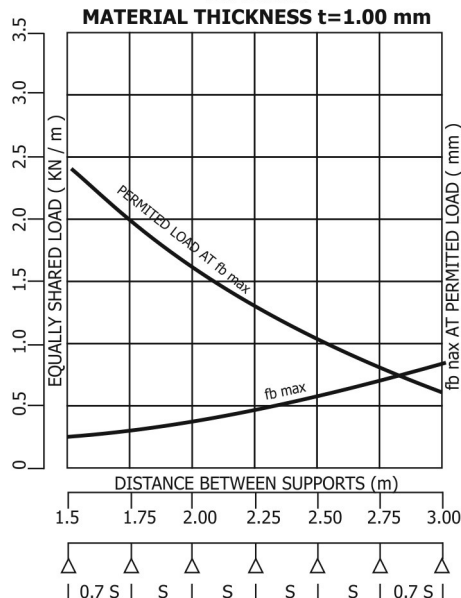

CABLE TRAY H:110 LOADING DIAGRAM